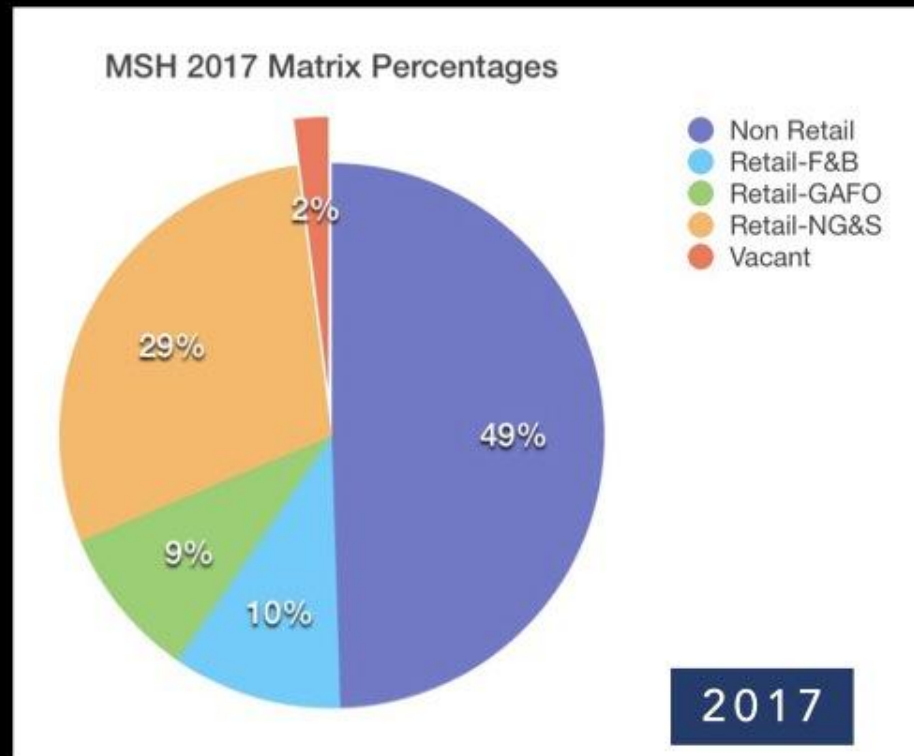

MAIN STREET HATBORO

DOWNTOWN MATRIX

2011 - VACANCY RATE = 24%

HATBORO RETAIL TRENDS

- Online Shopping
- Millennials - Walkable downtowns w/ restaurants and transit
- 25 Eateries
- Event/Party Spaces - five
- Personal Services - salons, barber, nails, spas
- Antiques/Collectibles/Thrift - 12
- Auto Repair - 56