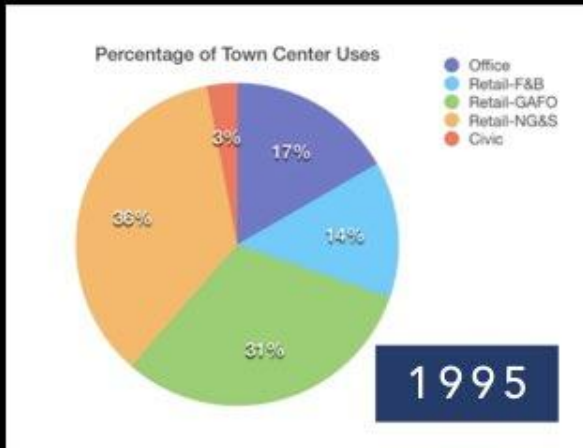

MAIN STREET HATBORO

DOWNTOWN MATRIX

2011 - VACANCY RATE = 24%

HATBORO RETAIL TRENDS

- Online Shopping
- Millennials - Walkable downtowns w/ restaurants and transit
- 25 Eateries
- Event/Party Spaces - five
- Personal Services - salons, barber, nails, spas
- Antiques/Collectibles/Thrift - 12
- Auto Repair - 56