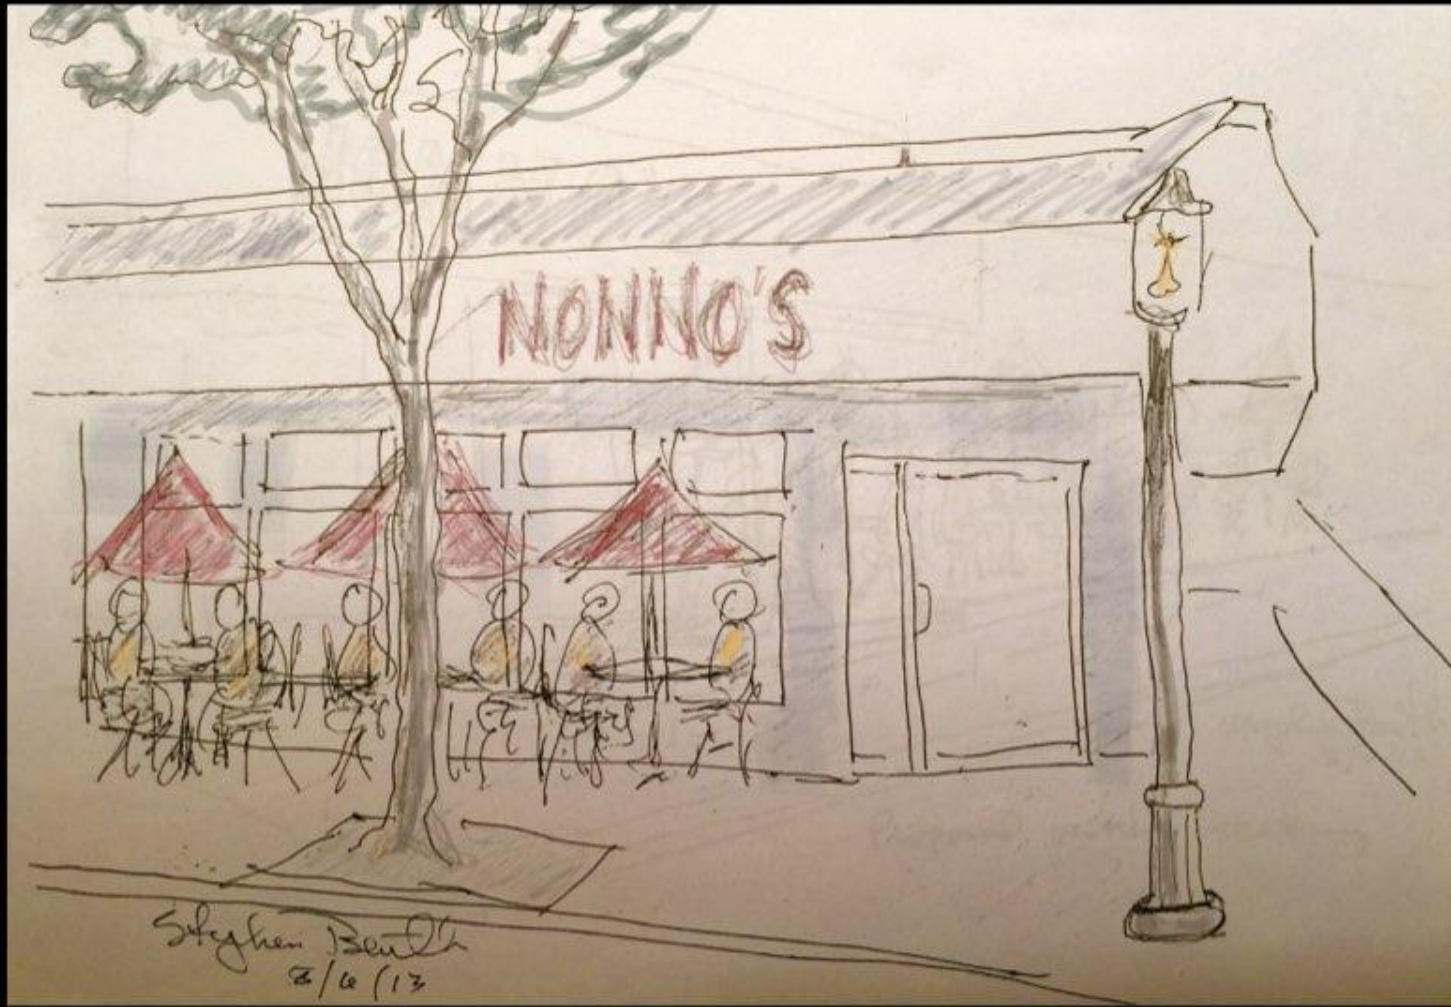

MAIN STREET HATBORO

DOWNTOWN MATRIX

2011 - VACANCY RATE = 24%

HATBORO RETAIL TRENDS

- Online Shopping
- Millennials - Walkable downtowns w/ restaurants and transit
- 25 Eateries
- Event/Party Spaces - five
- Personal Services - salons, barber, nails, spas
- Antiques/Collectibles/Thrift - 12
- Auto Repair - 56

MAIN STREET HATBORO

NEW FACE OF HATBORO

MAIN STREET HATBORO

CROOKED EYE BREWING

MAIN STREET HATBORO

DOWNTOWN CHARACTER

MAIN STREET HATBORO

UPGRADED FACADES