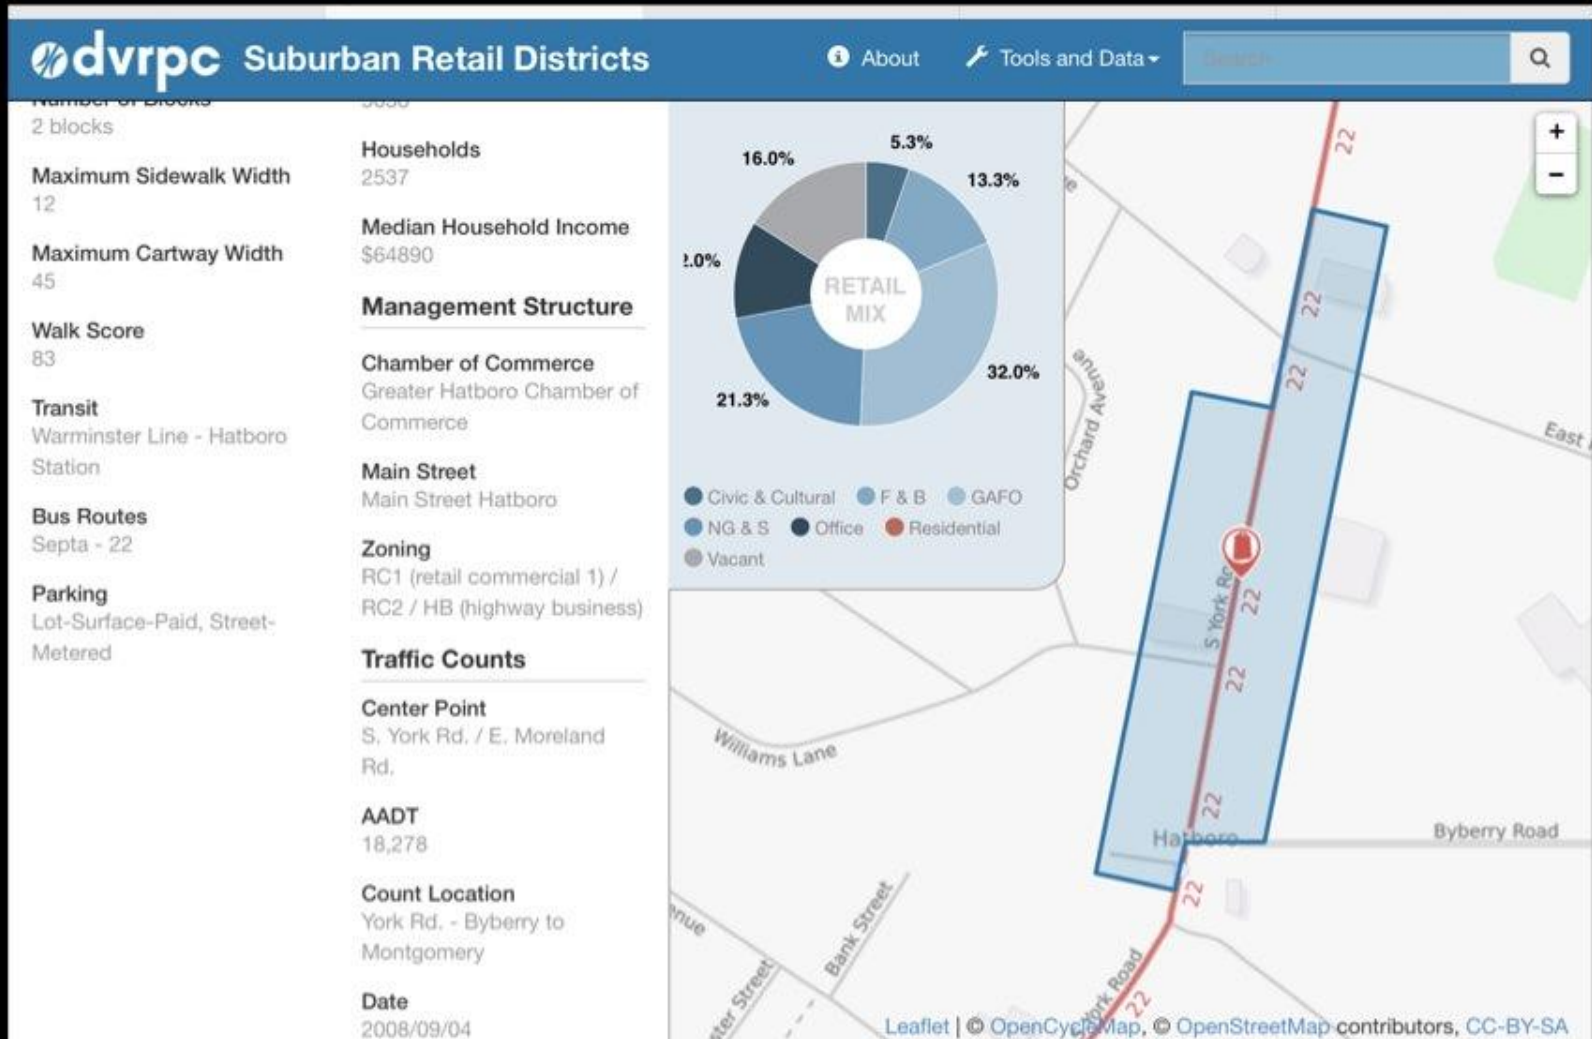

MAIN STREET HATBORO

DOWNTOWN MATRIX

2011 - VACANCY RATE = 24%

HATBORO RETAIL TRENDS

- Online Shopping
- Millennials - Walkable downtowns w/ restaurants and transit
- 25 Eateries
- Event/Party Spaces - five
- Personal Services - salons, barber, nails, spas
- Antiques/Collectibles/Thrift - 12
- Auto Repair - 56