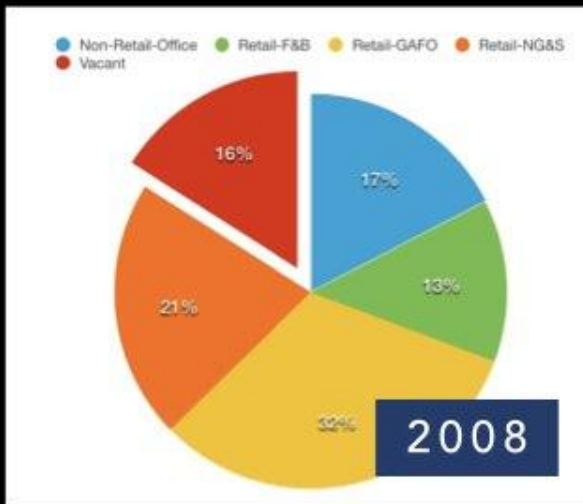

MAIN STREET HATBORO

DOWNTOWN MATRIX

2011 - VACANCY RATE = 24%

HATBORO RETAIL TRENDS

- Online Shopping
- Millennials - Walkable downtowns w/ restaurants and transit
- 25 Eateries
- Event/Party Spaces - five
- Personal Services - salons, barber, nails, spas
- Antiques/Collectibles/Thrift - 12
- Auto Repair - 56